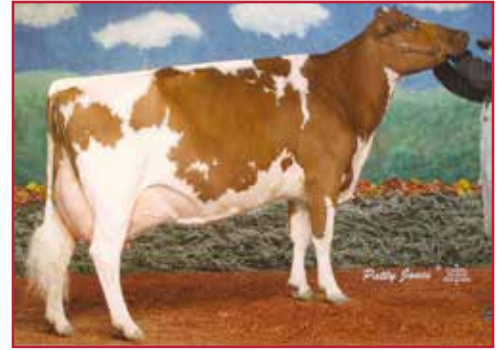

YELLOW BRIAR JERRICA, EX-96 3E
 ALL-AMERICAN AGED COW, 2010
 6-10 365D 26,211M 3.5% 913F 3.0% 800P
 4TH DAM OF LOT 13

YELLOW BRIAR JOLLY, EX-93 2E
 3X ALL-CANADIAN
 6-07 365D 26,991M 3.8% 1036F 3.4% 908P
 5TH DAM OF LOT 13

13

\$850 RESERVE

**GOOD-BET RCA
 JAGER BOMB**

93.22% AYRSHIRE 03/09/20 FEMALE
 840003214874203 93.22%
 P5 +428

RUISSEAU CLAIR AMARULA-ET
 110154699C 90.02%
 PTA +3.03SCC -0.3DPR
 PTA +833M +32F +24P 40R
 PTA% -0.01 -0.01
 PTAT +.80T 32R 4/20